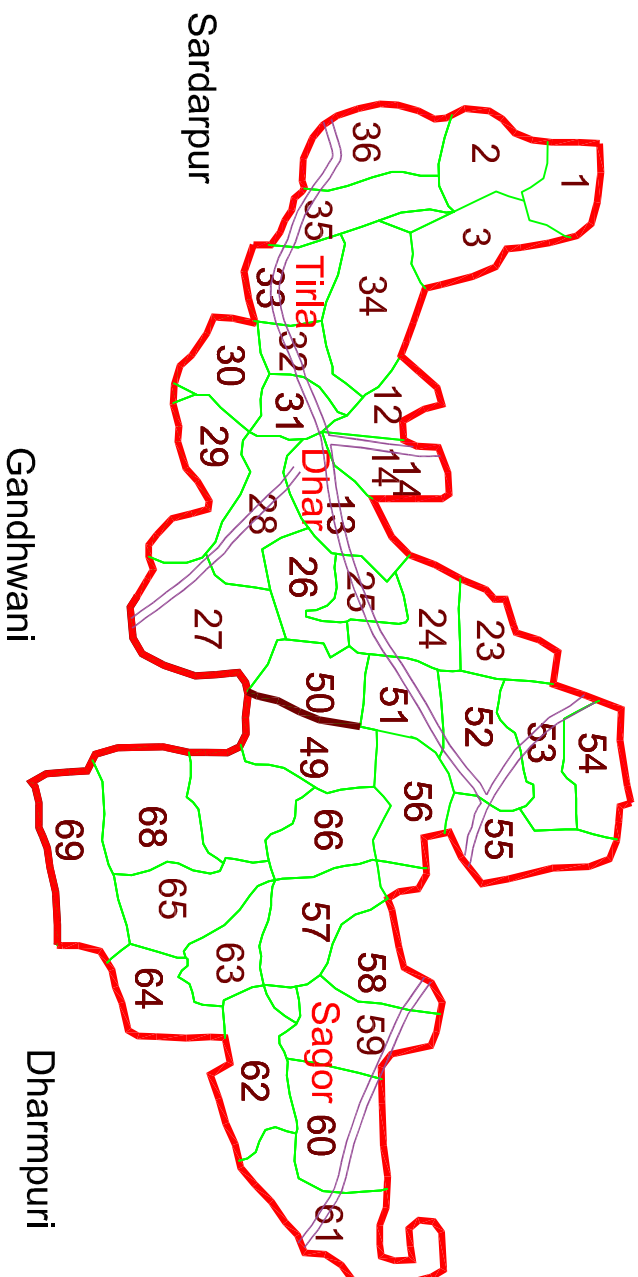

DISTRICT: Dhar
AC NAME: Dhar
AC No. : 201

Badnawar

2008

Legend

	AC Boundary
	PC
	Res Forest
	Old AC
	Tehsil
	RI Circle