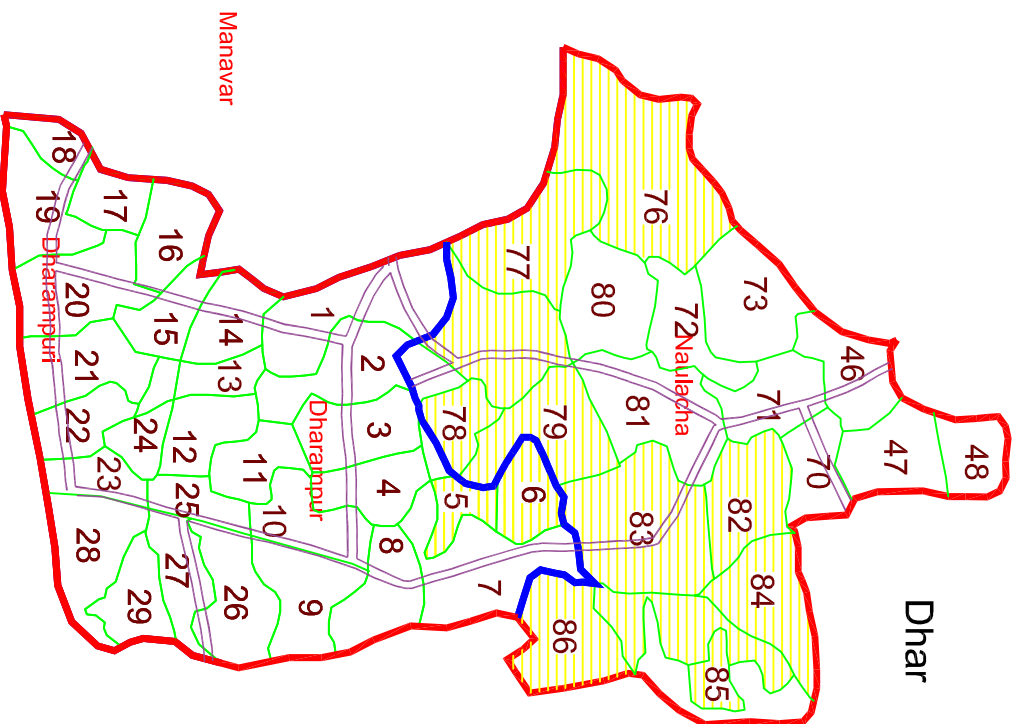

DISTRICT: Dhar

AC No. : 200(ST)

AC NAME: Dharamपुरi

2008

Legend

	AC Boundary
	PC
	Res Forest
	Old AC
	Tehsil
	RI Circle