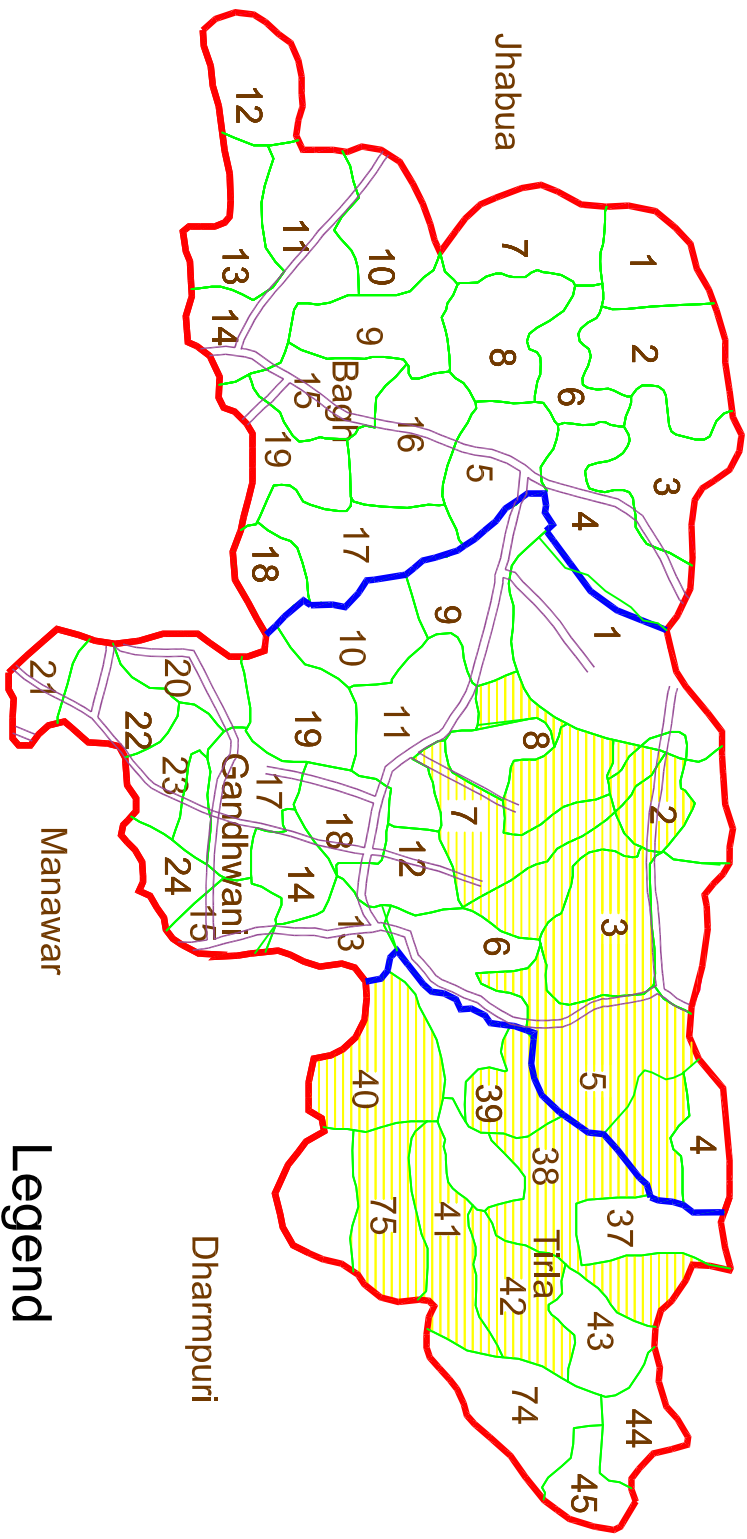

**DISTRICT: DHAR**  
**AC No. : 197 (ST)**  
**AC NAME: Gandhwani**  
**2008**

**Legend**

- AC Boundary
- PC
- Res Forest
- Old AC
- Tehsil
- RI Circle